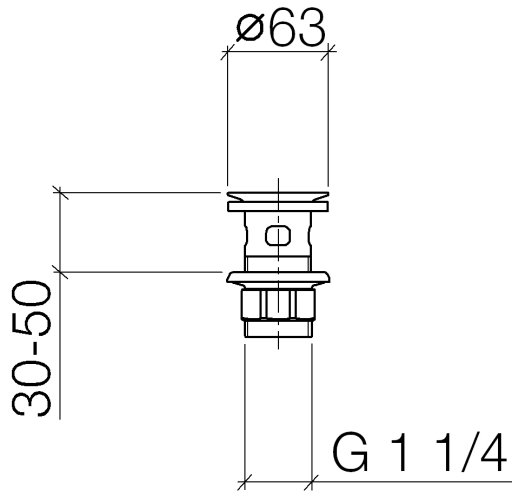

**Grated waste 1 1/4" - Brushed Dark Platinum**

IMO

10 105 970

Fits: IMO, LULU, MADISON, MEM, TARA,  
CL.1, LISSÉ, VAIA, META, CYO

	Brushed Dark Platinum	10 105 970-99
	Chrome	10 105 970-00
	Brushed Platinum	10 105 970-06
	Platinum	10 105 970-08
	Durabross (23kt Gold)	10 105 970-09
	Dark Chrome	10 105 970-19
	Light Gold	10 105 970-26
	Brushed Light Gold	10 105 970-27
	Brushed Durabross (23kt Gold)	10 105 970-28
	Matte Black	10 105 970-33
	Brushed Bronze	10 105 970-42
	Brushed Champagne (22kt Gold)	10 105 970-46
	Champagne (22kt Gold)	10 105 970-47
	Brushed Chrome	10 105 970-93

## Grated waste 1 1/4" - Brushed Dark Platinum

---

IMO

10 105 970

Only suitable for basins with an overflow.

10 105 970

10 105 970

Parts for other finishes can be found here: [Chrome](#)

Spare parts list

No.	Item Number	Name	Quantity used	Delivery time
1	09 11 01 027-99	cup	1	30
2	09 14 05 039 90	seal	1	2
3	09 14 03 025 90	seal	1	2
4	09 23 10 020-99	nut	1	30