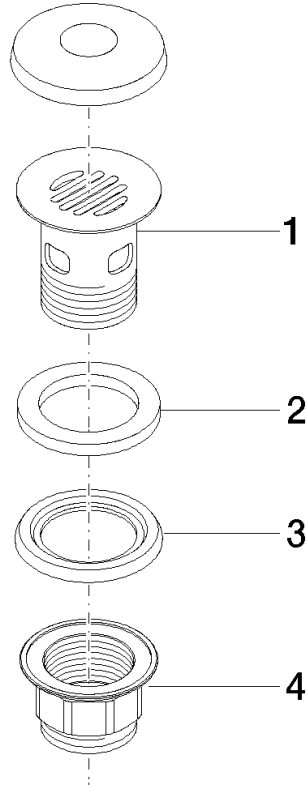

**Grated waste 1 1/4" - Brushed Dark Platinum**

IMO

10 105 970

Fits: IMO, LULU, MADISON, MEM, TARA,  
CL.1, LISSÉ, VAIA, META, CYO

	Brushed Dark Platinum	10 105 970-99
	Chrome	10 105 970-00
	Brushed Platinum	10 105 970-06
	Platinum	10 105 970-08
	Durabross (23kt Gold)	10 105 970-09
	Dark Chrome	10 105 970-19
	Light Gold	10 105 970-26
	Brushed Light Gold	10 105 970-27
	Brushed Durabross (23kt Gold)	10 105 970-28
	Matte Black	10 105 970-33
	Brushed Bronze	10 105 970-42
	Brushed Champagne (22kt Gold)	10 105 970-46
	Champagne (22kt Gold)	10 105 970-47
	Brushed Chrome	10 105 970-93

## Grated waste 1 1/4" - Brushed Dark Platinum

---

IMO

10 105 970

Only suitable for basins with an overflow.

10 105 970

10 105 970

Parts for other finishes can be found here: [Chrome](#)

Spare parts list

No.	Item Number	Name	Quantity used	Delivery time
1	09 11 01 027-99	cup	1	30
2	09 14 05 039 90	seal	1	2
3	09 14 03 025 90	seal	1	2
4	09 23 10 020-99	nut	1	30